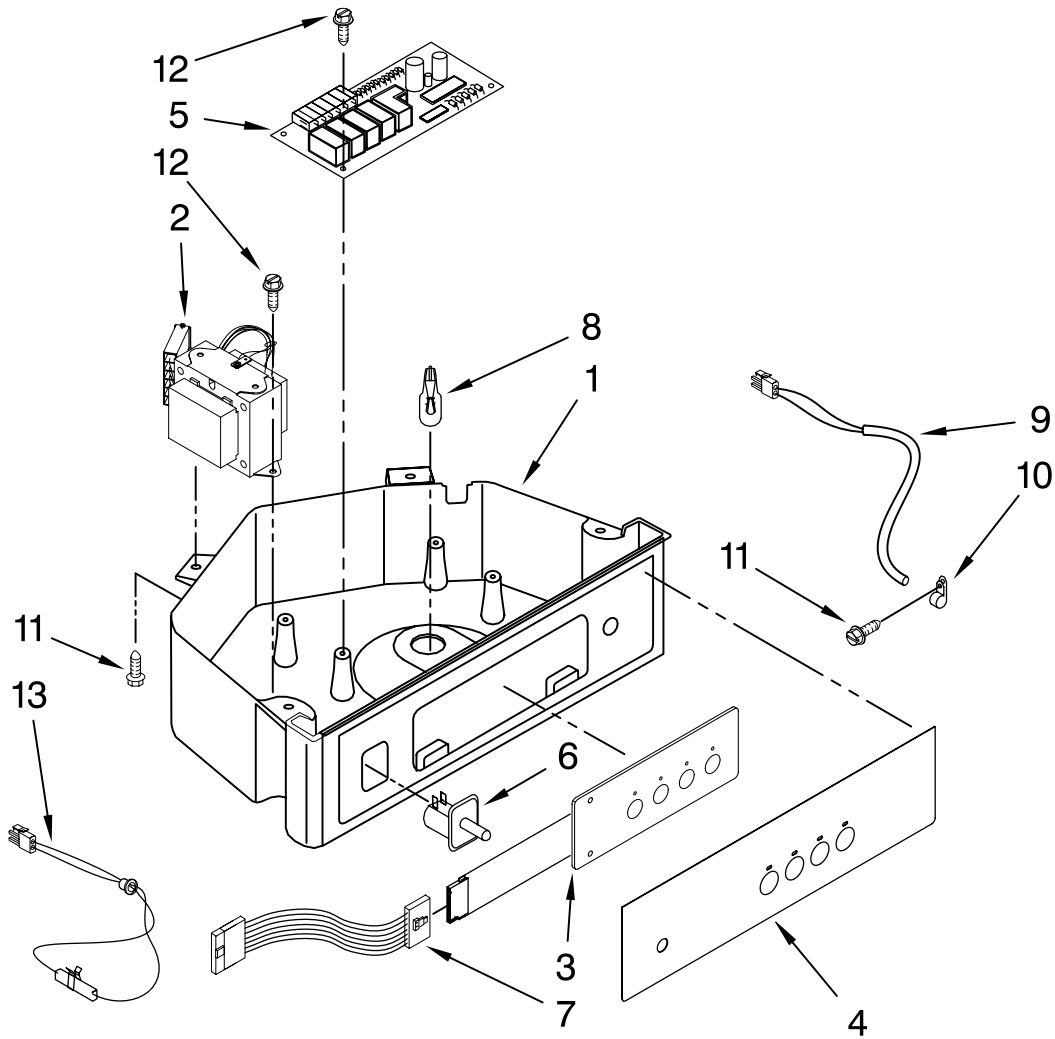

For Model: KUIK15NLTS1

(Stainless Steel)

Illus. No.	Part No.	DESCRIPTION
1	W10159841	Valve, Complete Water
2	2217286	Tube, Plastic
3	488208	Screw
4	2185523	Dispenser, Water
5	2217269	Evaporator
6	2313705	Pump, Drain
7	2313851	Tube, Reservoir Pump
8	2172593	Tube, Water Fill
9	488660	Nut, Speed
10	836667	Spacer
11	2208539	Fastener, Pushnut
12	489443	Screw
13	2185625	Reservoir, Water Slide
14	2185626	Tube
15	2313890	Hose, Overflow
16	2313604	Guide-Ice, Grid
17	2313603	Bracket, Front and Rear
18	2313602	Bracket, Side Left and Right
19	2185681	Harness, Grid
20	W10136146	Tube
21	2310169	Wire Assembly (Valve)
26	3400886	Screw
28	2313637	Grid Assembly (Complete)
29	2174754	Wire, Grid Cutter
30	2185570	Cover, Grid
31	8281228	Thumbscrew
32	2324334	Reservoir, Water
33	3400884	Screw
34	2185696	Cap, Drain
35	3400909	Nut, Push-In

FOR ORDERING INFORMATION REFER TO PARTS PRICE LIST

PUMP PARTS

For Model: KUIC15NLTS1

(Stainless Steel)

Illus. No.	Part No.	DESCRIPTION
1	2313628	Pump-Recirculating
2	3400884	Screw 8-18 X 5/8
3	2185677	Cover, Pump
4	2313844	Bracket, Connector Assembly
5	2313627	Bracket-Pump
6	2313643	Sensor-Water Level
8	2310092	Wiring Harness Main To Pump
9	2313702	Pump Assembly

FOR ORDERING INFORMATION REFER TO PARTS PRICE LIST

CONTROL PANEL PARTS

For Model: KUIC15NLTS1

(Stainless Steel)

Illus. No.	Part No.	DESCRIPTION
1	W10139127	Box, Control
2	2310139	Transformer
3	2304122	Assembly, Switch (ALSO ORDER #4)
4	2313693	Overlay
5	W10122069	Control Board
6	2149705	Switch, Plunger Grid/Light
7	2187585	Wire Assy-Active Overlay Jumper
8	745362	Bulb
9	2313633	Thermostat, Bin
10	2185825	Clamp
11	3400884	Screw
12	3400850	Screw
13	2313635	Thermister, Ice Control